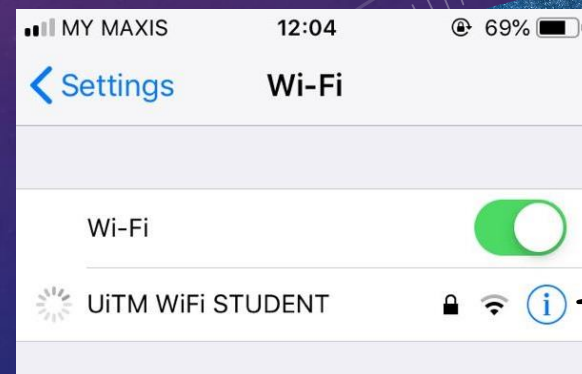

Pilih SSID
UiTM WiFi
STUDENT

Pilih PEAP

Masukkan No Pelajar

Katalaluan iStudent
Portal Anda

Pilih **do not
validate
atau none**

Klik
Connect

Selesai

IOS USER

IPHONE 6/7/8/10/11

Pilih SSID
UiTM WiFi
STUDENT

3.
Klik Join

1.
Masukkan
No Pelajar

2.
Katalaluan
iStudent
Portal Anda

Klik Trust

Selesai

WINDOWS 7/8/10 USER

NOTEBOOK/PC

UiTMMerbok Student
Connected

1

UiTM WiFi STAF
Secured

UiTMMerbok Student
Open

UiTM WiFi STUDENT
Secured

@nazifaa
Secured

AirizAzhar
Secured